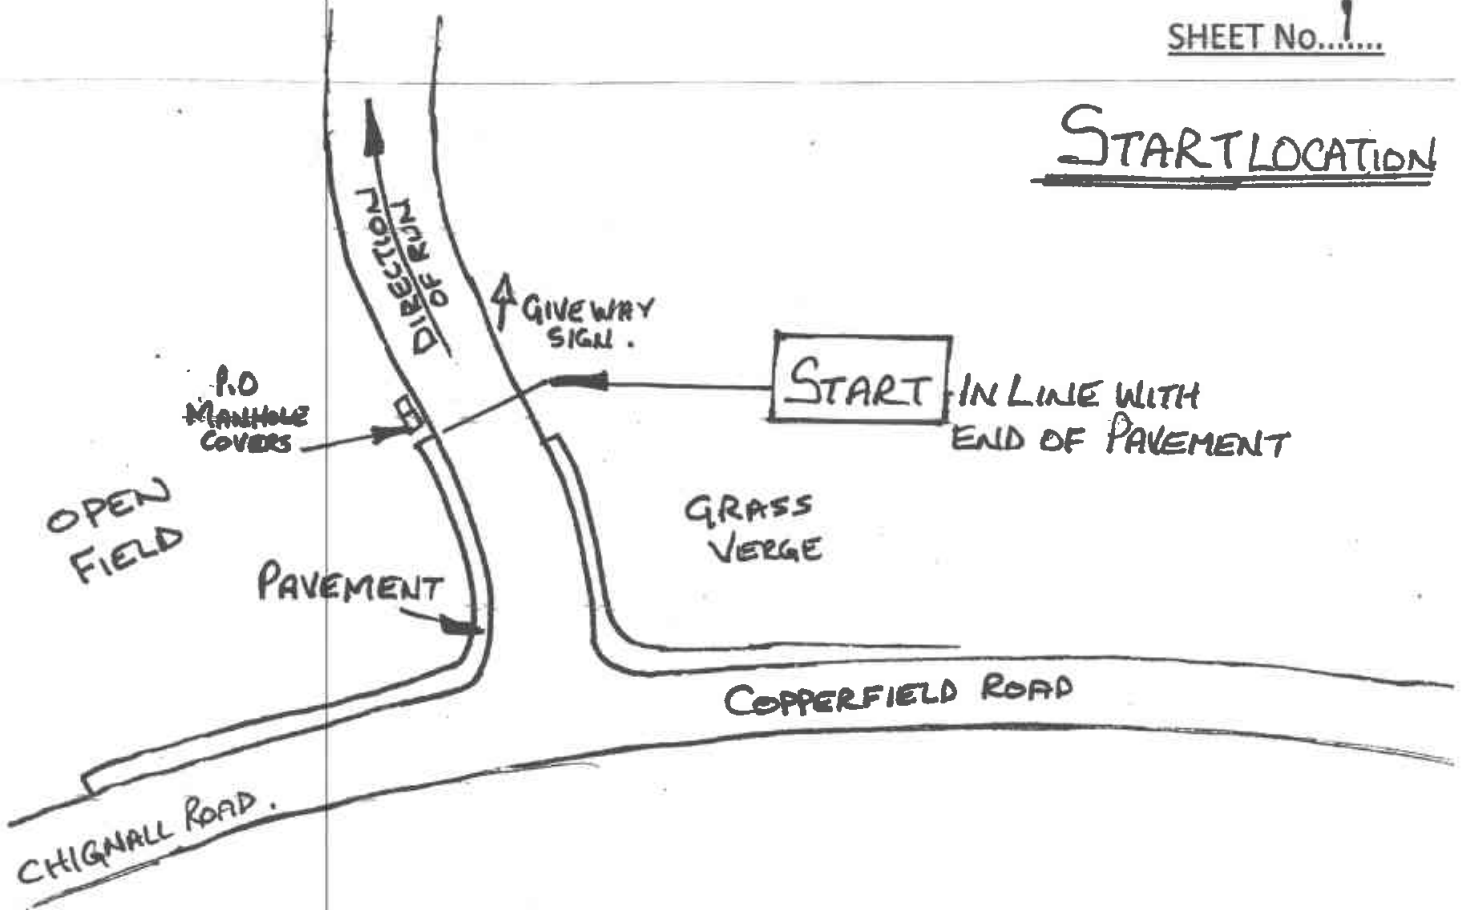

CHELMSFORD 10K

COURSE MAP

 ROUTE & DIRECTION

 KM LOCATIONS

START LOCATION

1K LOCATION

CHELMSFORD 10K

SKETCH SHEET 6

FINISH LOCATION & ROUTE ONTO TRACK

FINISH

100 METRES
START LINE.
REF - 1st SOLID
WHITE LINE AFTER
NUMBERED BOXES

LANES 7 & 8
TO BE CONED OFF
FOR USE FOR
RUN INTO FINISH

RUNNERS TO
ACCESS TRACK
THROUGH GAP
MADE BY REMOVAL
OF BARRIER.

ENTRANCE GATES
INTO STADIUM.