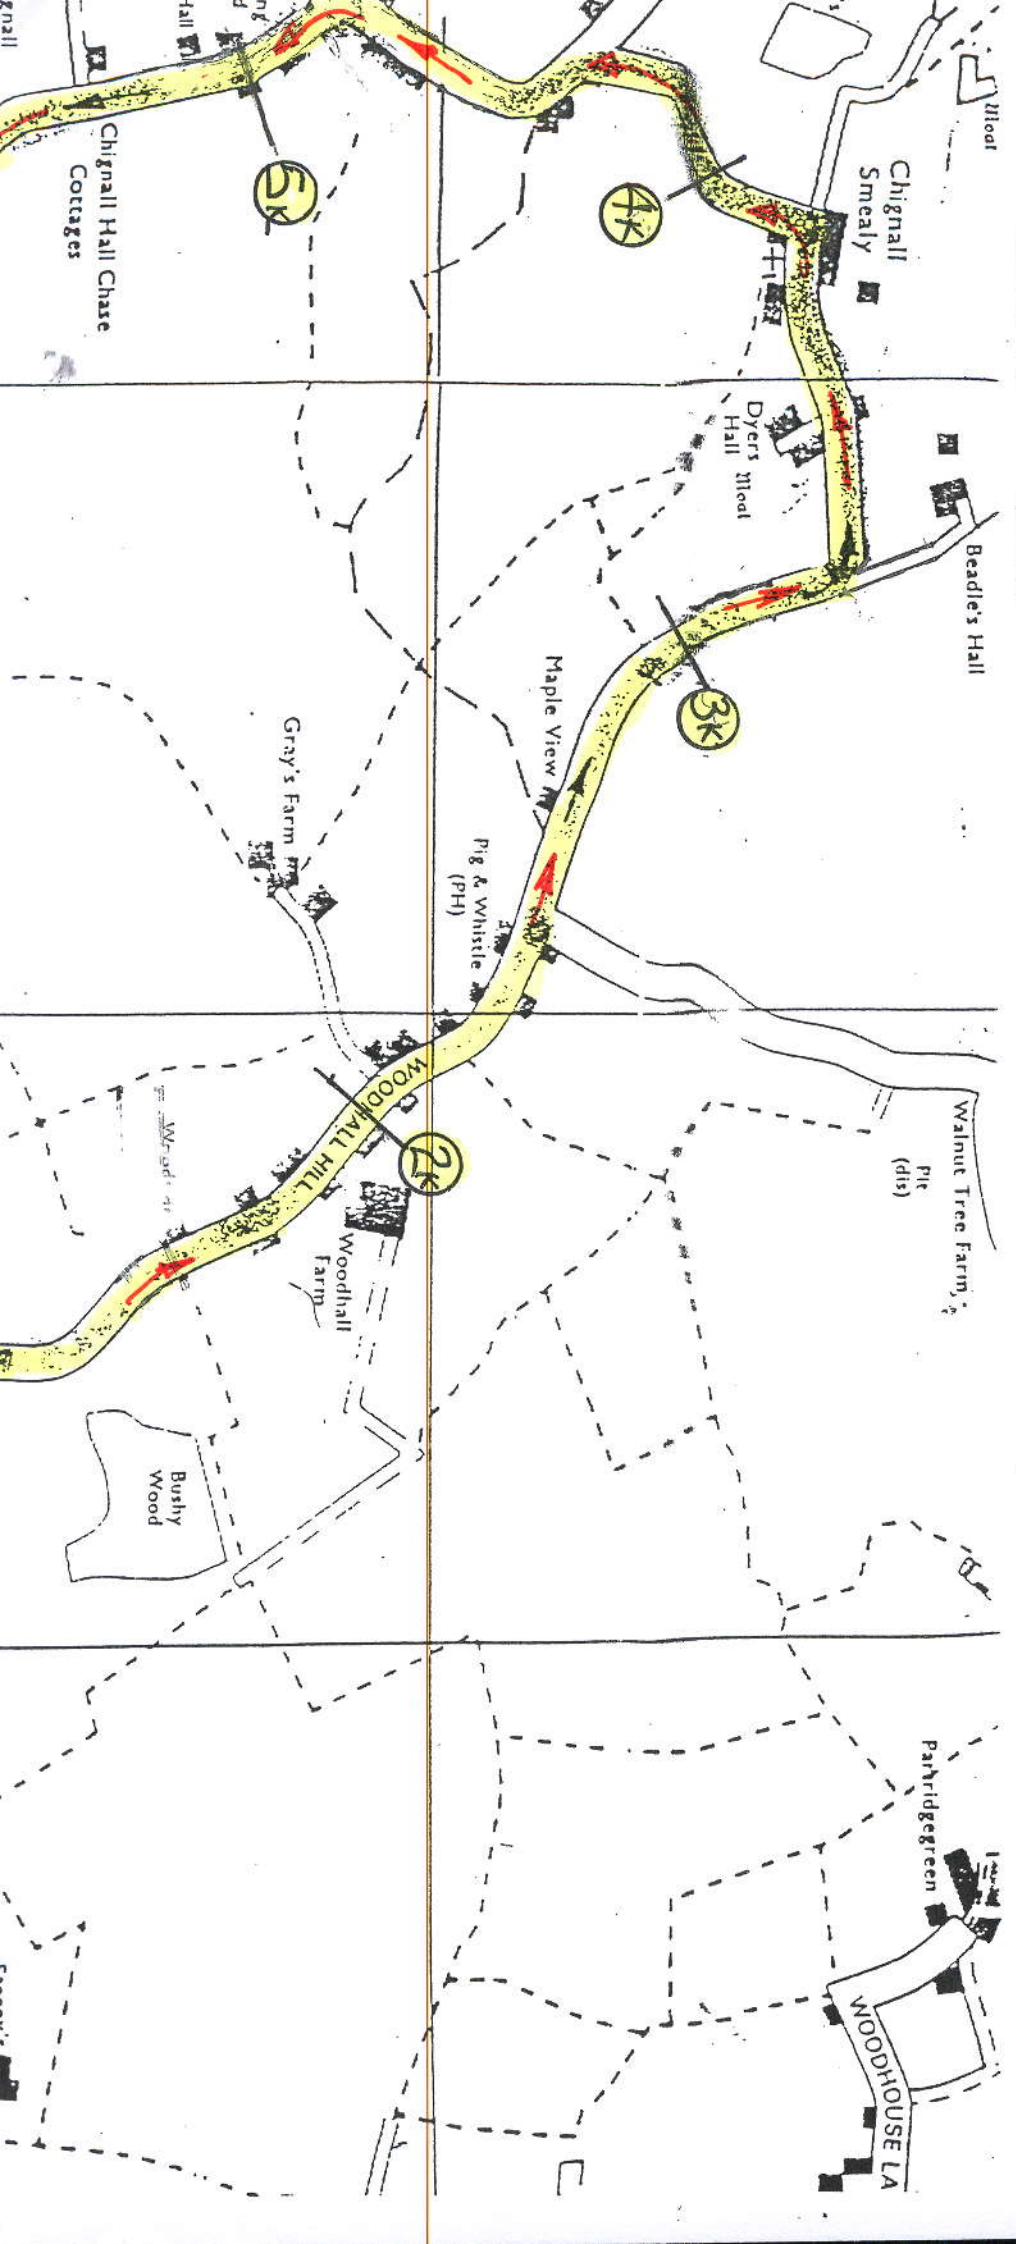

CHELMSFORD 10K

COURSE MAP

 ROUTE & DIRECTION

 KM LOCATIONS

START LOCATION

1K LOCATION

CHELMSFORD 10K

SKETCH SHEET 6

FINISH LOCATION & ROUTE ONTO TRACK

FINISH

100 METRES
START LINE.
REF - 1st SOLID
WHITE LINE AFTER
NUMBERED BOXES

LANES 7 & 8
TO BE CONED OFF
FOR USE FOR
RUN INTO FINISH

RUNNERS TO
ACCESS TRACK
THROUGH GAP
MADE BY REMOVAL
OF BARRIER.