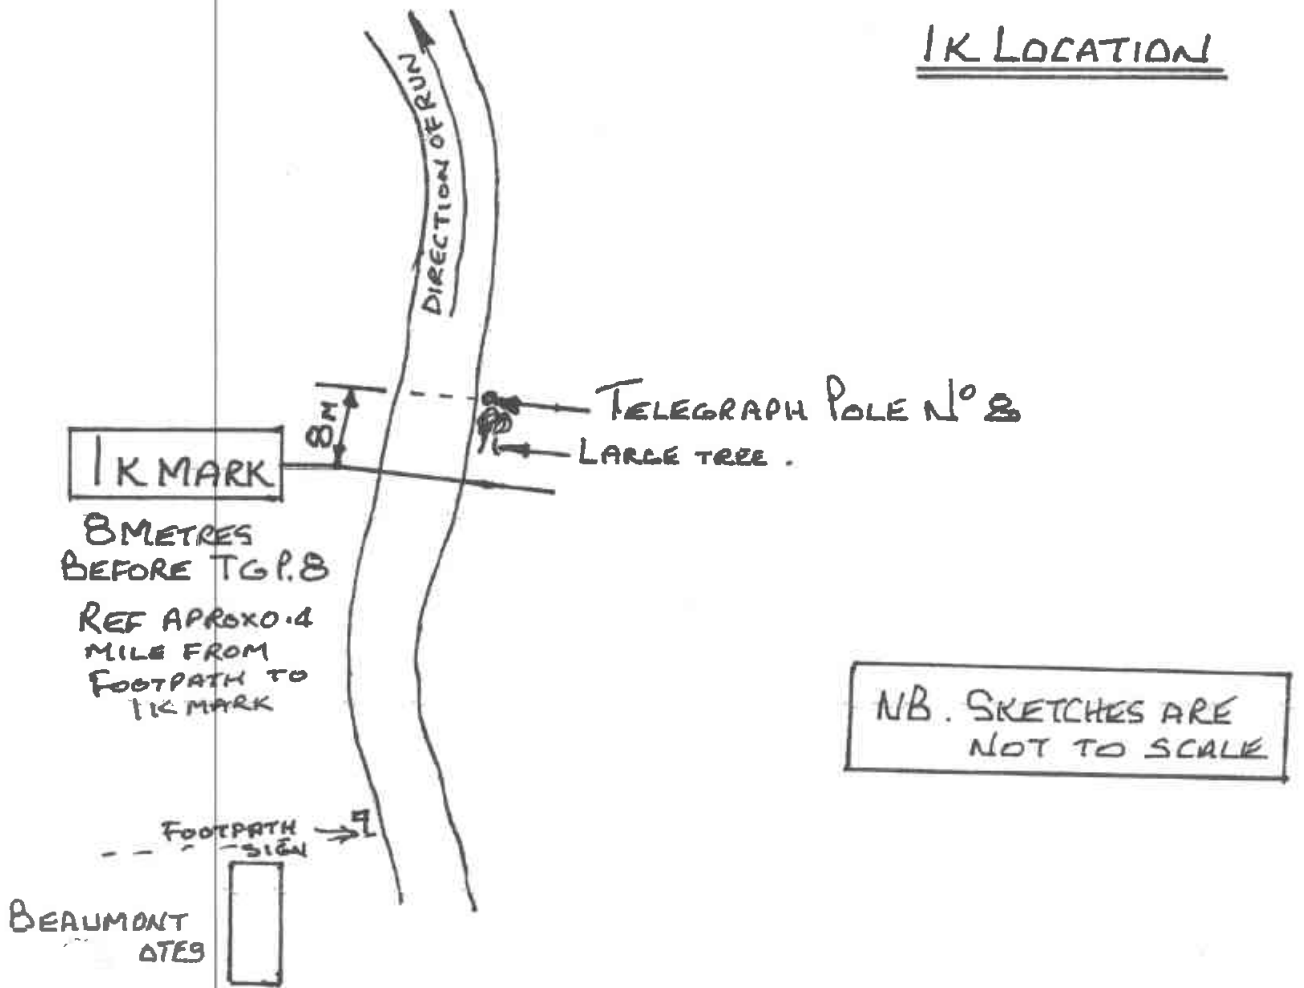

CHELMSFORD 10K

COURSE MAP

 ROUTE & DIRECTION

 KM LOCATIONS

START LOCATION

1K LOCATION

CHELMSFORD 10K

SKETCH SHEET 6

FINISH LOCATION & ROUTE ONTO TRACK

FINISH

100 METRES
START LINE.
REF - 1st SOLID
WHITE LINE AFTER
NUMBERED BOXES

LANES 7 & 8
TO BE CONED OFF
FOR USE FOR
RUN INTO FINISH

RUNNERS TO
ACCESS TRACK
THROUGH GAP
MADE BY REMOVAL
OF BARRIER.

ENTRANCE GATES
INTO STADIUM.