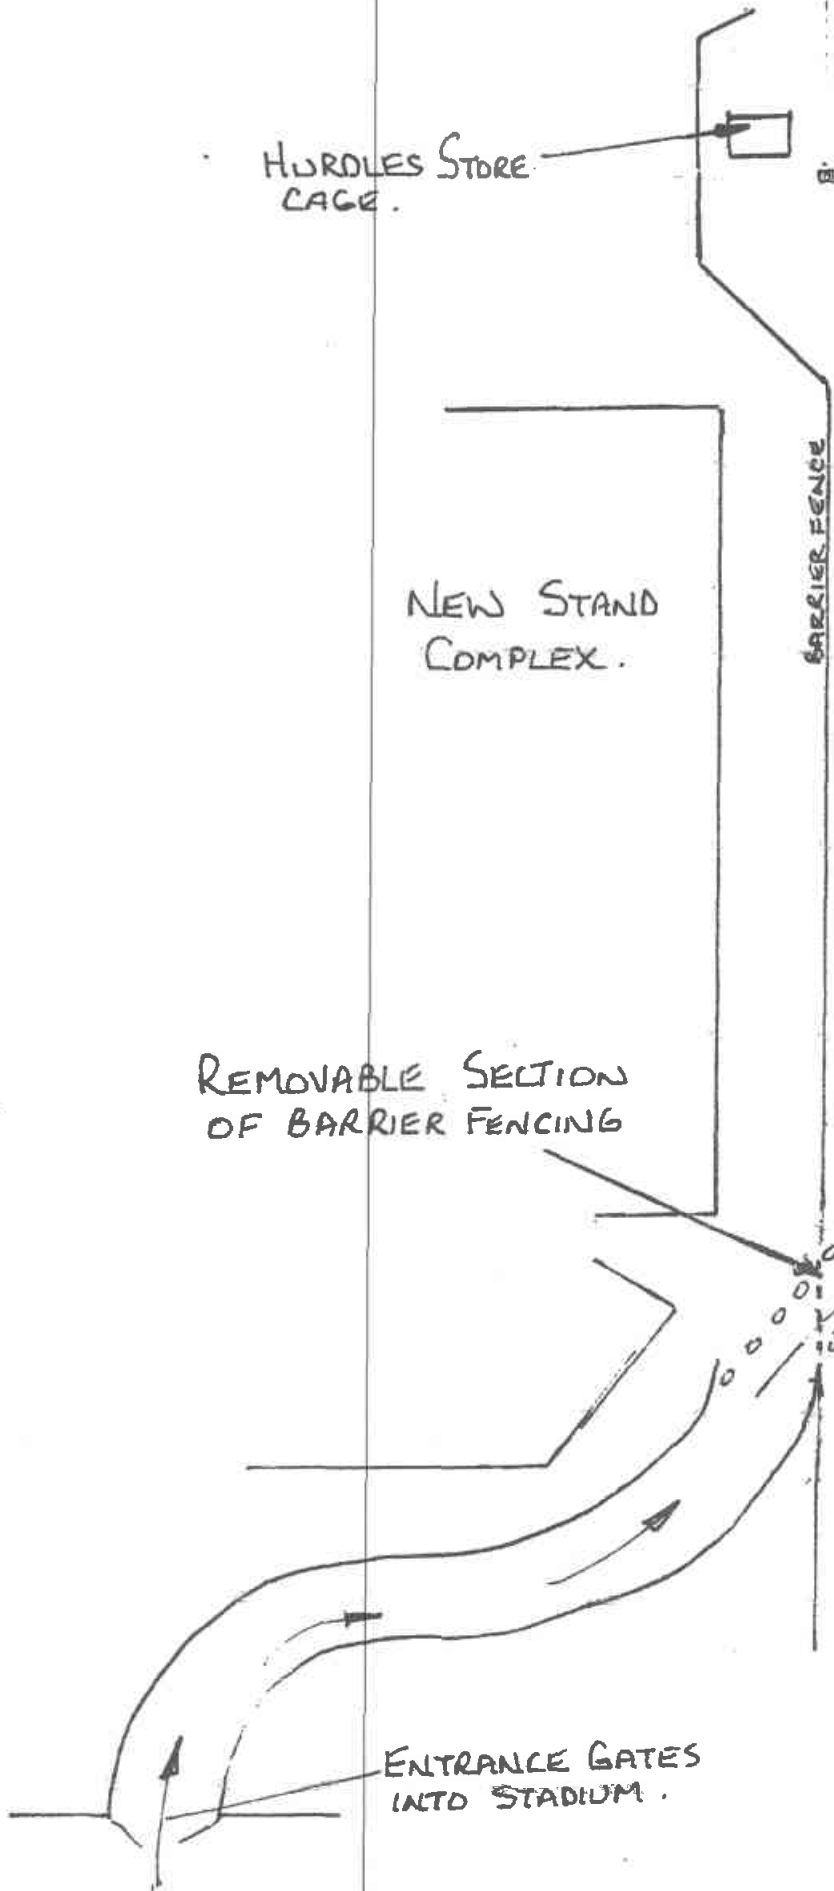

CHELMSFORD 10K

COURSE MAP

 ROUTE & DIRECTION

 KM LOCATIONS

START LOCATION

1K LOCATION

CHELMSFORD 10K

SKETCH SHEET 6

FINISH LOCATION & ROUTE ONTO TRACK

FINISH

100 METRES
START LINE.
REF - 1st SOLID
WHITE LINE AFTER
NUMBERED BOXES

LANES 7 & 8
TO BE CONED OFF
FOR USE FOR
RUN INTO FINISH

RUNNERS TO
ACCESS TRACK
THROUGH GAP
MADE BY REMOVAL
OF BARRIER.

ENTRANCE GATES
INTO STADIUM.